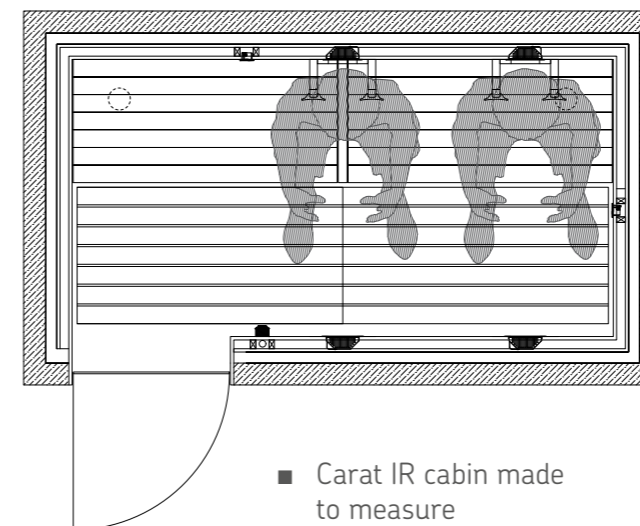

Optional equipment: deep infrared warmth

- Infrared full spectrum radiator, control unit, frame and installation

- Infrared heating plates

Ergonomic infrared backrest

- Available in 2 types of wood (light and dark)

■ Style IR cabin made to measure

■ Style IR cabin made to measure

■ Carat IR cabin made to measure

STEAM BATHS

CUSTOM-MADE SAUNAS

<i>Spa modules</i>	86
<i>Showers & benches</i>	87
<i>Relax module, door & lighting</i>	88

Custom-made Spa Modules

Steam baths made to measure

sentiotec Spa Modules for your wellness area.

The Spa Modules allow you to have your dream steam bath configured by us; from the walls to the interior fittings. The compact design allows them to be customised for small spaces and makes the modules quick and easy to install. Showers and pools won't be a problem for the flexible modules made of extruded polystyrene (XPS) either.