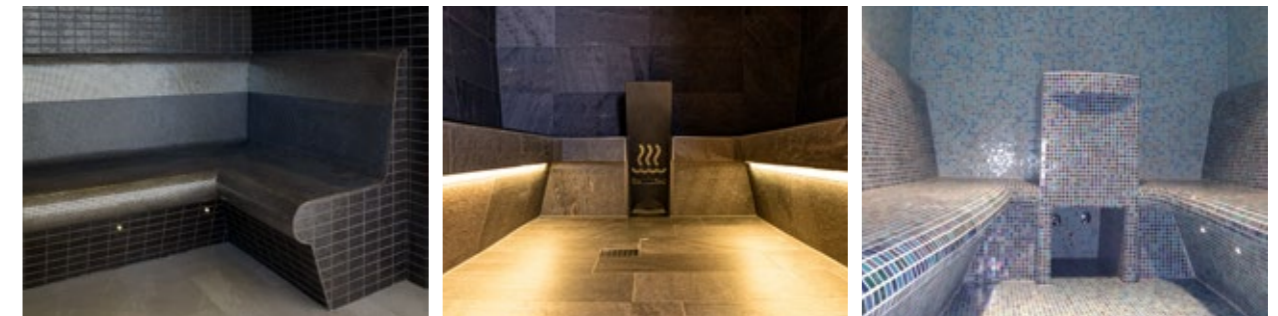

sentiotec Spa Module benches aren't just comfortable but also stylish.

It doesn't matter how long and wide your steam bath is, we can adapt the size to your individual requirements. They are easy to tile to suit your requirements. Tiles are not included – please explore your creativity!