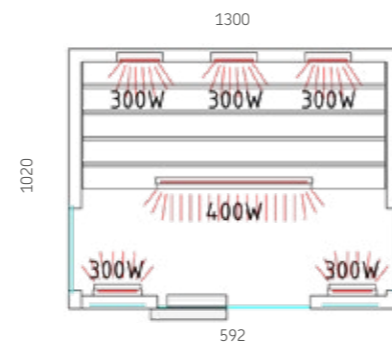

Phönix Medium

Features:

- Dimensions: 1300 x 1020 x 2000 mm (WxDxH)
- Satin design glass
- With adjustable heating elements
- Bench made of cedar wood
- Seibersdorf tested radiator technology

Product details:

- Door made of single pane safety glass (592 x 1866 x 6 mm)
- 3x 300 W IR red light full-spectrum radiators (back)
- 2x 300 W R red light full-spectrum radiators (front)
- 1x 400 W IR red light full-spectrum radiator (calves)
- Interior digital control unit
- Coloured light
- Fan
- Radio and MP3 player (USB port and Bluetooth)
- Door hinge on right
- Infrared radiation with glass: A 9%, B 24%, C 67%

Item no. PHÖNIX-M / 1-030-314

Phönix Small

Features:

- Dimensions: 1000 x 1020 x 2000 mm (WxDxH)
- Satin design glass
- With adjustable heating elements
- Bench made of cedar wood
- Seibersdorf tested radiator technology

Product details:

- Door made of single pane safety glass (592 x 1866 x 6 mm)
- 2x 300 W IR red light full-spectrum radiators (back)
- 1x 300 W IR red light full-spectrum radiators (front)
- 1x 400 W IR red light full-spectrum radiator (calves)
- Interior digital control unit
- Coloured light
- Fan
- Radio and MP3 player (USB port and Bluetooth)
- Door hinge on right
- Infrared radiation with glass: A 9%, B 24%, C 67%

Item no. PHÖNIX-S / 1-030-313