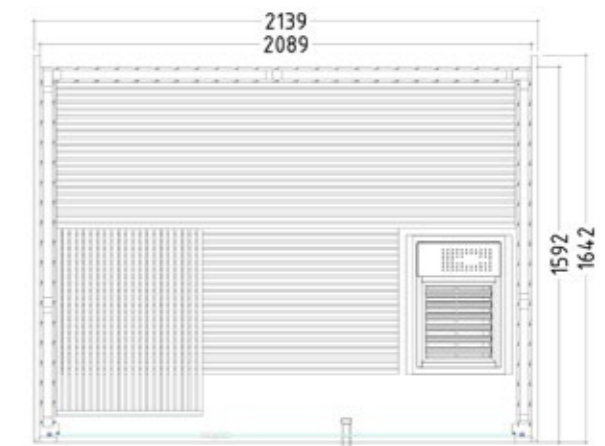

Product details:

- Dimensions 2340 x 2060 mm
- Door made of single pane safety glass (590 x 1915 x 8 mm) left or right hinged
- 3 silicon cables 5 x 2.5 mm² for sauna heater
- 3 silicon cables 3 x 1.5 mm² for sauna light
- Assembly material and instructions

Product details:

- Dimensions 2139 x 2152 mm
- Door made of single pane safety glass (590 x 1915 x 8 mm) left or right hinged
- Single pane safety glass elements, clear (694 x 1952 x 8 mm)
- 12.5 mm sturdy tongue and groove boards
- 3 silicon cables 5 x 2.5 mm² for sauna heater
- 3 silicon cables 3 x 1.5 mm² for sauna light
- Assembly material and instructions

Recommended heating output: 7.5 – 9 kW
 Item no. PANORAMA-L / 1-038-850
 Cabin height: 2010 mm
 Mirrored assembly option

Panorama Small

Datasheet

Features:

- Element cabin made of spruce
- Roof element with roof rim
- “Emotion” interior made of lime wood
 - 3 x 620 mm benches
 - 2 headrests
 - Ventilation slit
 - Backrests
 - Intermediate bench panel
 - Heater protection grille (W 526 x D 455 x H 580 mm)
 - Floor grid
 - Lamp with protection without bulb
- Optional:
 - LED set for coloured light in your cabin (item no. LED-PA-S / 1-053-376)

Product details:

- Dimensions 2139 x 1642 mm
- Door made of single pane safety glass (590 x 1915 x 8 mm) left or right hinged
- Single pane safety glass elements, clear (694 x 1952 x 8 mm)
- 12.5 mm sturdy tongue and groove boards
- 3 silicon cables 5 x 2.5 mm² for sauna heater
- 3 silicon cables 3 x 1.5 mm² for sauna light
- Assembly material and instructions