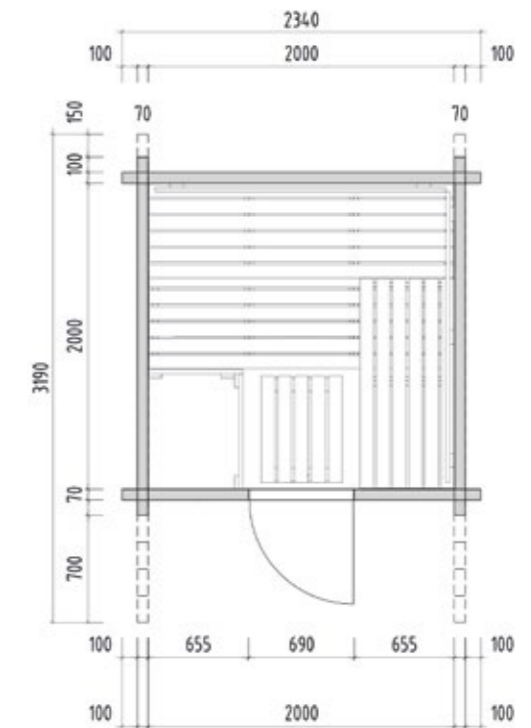

Product details:

- Dimensions 2340 x 2060 mm
- Door made of single pane safety glass (590 x 1915 x 8 mm) left or right hinged
- 3 silicon cables 5 x 2.5 mm² for sauna heater
- 3 silicon cables 3 x 1.5 mm² for sauna light
- Assembly material and instructions

Product details:

- Dimensions 2340 x 2060 mm
- Door made of single pane safety glass (590 x 1915 x 8 mm) left or right hinged
- Single pane safety glass element, clear (346 x 1776 x 8 mm)
- 3 silicon cables 5 x 2.5 mm² for sauna heater
- 3 silicon cables 3 x 1.5 mm² for sauna light
- Assembly material and instructions

Product details:

- Dimensions 2060 x 2060 mm
- Door made of single pane safety glass (590 x 1915 x 8 mm) left or right hinged
- Single pane safety glass element, clear (346 x 1776 x 8 mm)
- 3 silicon cables 5 x 2.5 mm² for sauna heater
- 3 silicon cables 3 x 1.5 mm² for sauna light
- Assembly material and instructions

Product details:

- Dimensions: Sauna 2340 x 2340 mm
Roof 3230 x 2790 mm
- Door made of single pane safety glass (680 x 1980 mm)
- 3 silicon cables 5 x 2.5 mm² for sauna heater
- 3 silicon cables 3 x 1.5 mm² for sauna light
- Roofing felt and mounting material
- Assembly material and instructions