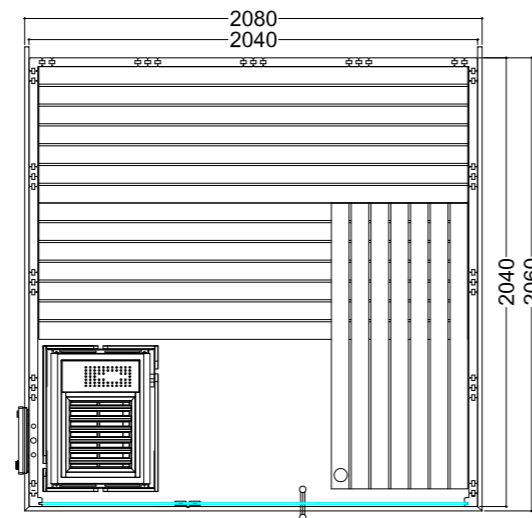

Recommended heating output: 3.6 kW
 Item no. ALASKA-MN-IR+ / 1-030-245
 Cabin height: 2040 mm
 Mirrored assembly option

Alaska Corner

Datasheet

Features:

- Cabin made of solid spruce
- Solid roof element with roof rim
- "Prestige" interior made of lime wood
 - 3 x 620 mm benches
 - 2 headrests
 - Ventilation slit
 - Backrests
 - Intermediate bench panel
 - Heater protection grille (W 530 x D 455 x H 750 mm)
 - Floor grid
 - Lamp with protection without bulb
- Optional:
 - LED set for coloured light in your cabin (item no. LED-AL-C / 1-053-360)

Product details:

- Dimensions 2060 x 2060 mm
- Doors made of single pane safety glass (680 x 1915 x 8 mm) left or right hinged
- Single pane safety glass element, clear (755 x 1945 x 8 mm)
- 3 silicon cables 5 x 2.5 mm² for sauna heater
- 3 silicon cables 3 x 1.5 mm² for sauna light
- Assembly material and instructions

Recommended heating output: 7.5 – 9 kW
 Item no. ALASKA-C / 1-030-269
 Cabin height: 2040 mm
 Mirrored assembly option

Alaska View

Datasheet

Features:

- Cabin made of solid spruce
- Solid roof element with roof rim
- "Prestige" interior made of lime wood
 - 3 x 620 mm benches
 - 2 headrests
 - Ventilation slit
 - Backrests
 - Intermediate bench panel
 - Heater protection grille (W 530 x D 455 x H 750 mm)
 - Floor grid
 - Lamp with protection without bulb
- Optional:
 - LED set for coloured light in your cabin (item no. LED-AL-V / 1-053-361)

Product details:

- Dimensions 2080 x 2060 mm
- Door made of single pane safety glass (590 x 1915 x 8 mm)
- Single pane safety glass element, clear (674 x 1945 x 8 mm)
- 3 silicon cables 5 x 2.5 mm² for sauna heater
- 3 silicon cables 3 x 1.5 mm² for sauna light
- Assembly material and instructions