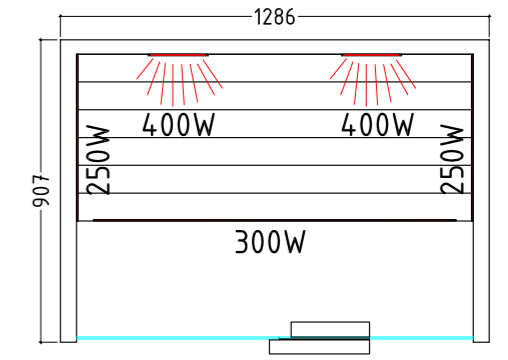

VENUSVITAL

VenusVital

Features:

- Dimensions: 1286 x 907 x 1900 mm (WxDxH)
- Hemlock on inside and outside
- With adjustable heating elements
- Bench made of hemlock

Product details:

- Door made of single pane safety glass (572 x 1725 x 6 mm)
- 2x IR red-light full-spectrum radiators 400 W (back)
- 2x 250 W heat plates (side)
- 1x 300 W heat plate (calves)
- 2x 100 W heat plates (floor)
- Interior digital control unit
- Colour light (7 colours, 2 programs)
- Fan
- Door hinge on right
- Infrared radiation with glass: A 9%, B 24%, C 67%

Item no. VENUS-V, 1-045-385