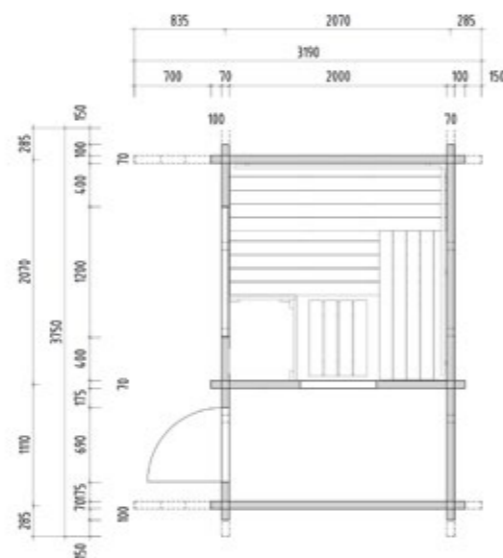

Product details:

- Dimensions 2052 x 2052 mm
- Door made of single pane safety glass (590 x 1915 x 8 mm) left or right hinged
- 3 silicon cables 5 x 2.5 mm² for sauna heater
- 3 silicon cables 3 x 1.5 mm² for sauna light
- Assembly material and instructions

Product details:

- Dimensions: Sauna 2340 x 2340 mm
Roof 3230 x 2790 mm
- Door made of single pane safety glass (680 x 1980 mm)
- 3 silicon cables 5 x 2.5 mm² for sauna heater
- 3 silicon cables 3 x 1.5 mm² for sauna light
- Roofing felt and mounting material
- Assembly material and instructions

Recommended heating output:
9 – 10.5 kW
Item no. COUNTRY / 1-053-073
Ridge height 2710 mm
Inside height of sauna 2100 mm

Lava

70 mm 680 x 1980 mm Optional

Datasheet

Features:

- Approx. 70 mm solid spruce block planks with double tongue and groove
- Separate lobby
- 19 mm floor boards as base
- Impregnated base frame
- Roof overhang 250 mm at side and rear, 800 mm at front
- Double-glazed fixed window (1190 x 690 x 70 mm)
- Door made of single pane safety glass from the lobby into the sauna
- Outer lockable wooden door with glass
- "Prestige" interior made of aspen
 - 3 x 620 mm wide benches
 - 2 backrests
 - Intermediate bench panel
 - Heater protection grille
 - Lamp with protection without bulb
- Optional:
 - LED set for coloured light in your cabin (item no. LED-LAVA / 1-053-377)

Product details:

- Dimensions: Sauna 3450 x 2340 mm
Roof 3790 x 3240 mm
- Door (680 x 1980 mm), right hinge with double-glazed glass
- 3 silicon cables 5 x 2.5 mm² for sauna heater
- 3 silicon cables 3 x 1.5 mm² for sauna light
- Roofing felt and mounting material
- Assembly material and instructions