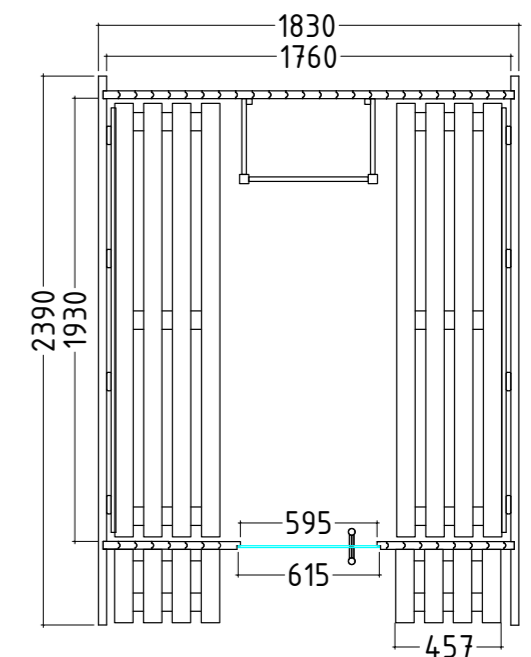

Product details:

- Capacity: 6 people
- Sauna size: 2390 mm x 1830 mm
- Room length: 1930 mm

Recommended heating output: 8 kW
Recommended heaters: ST180400B, ST380400
Item number: AHHNT71RU, 1-050-184