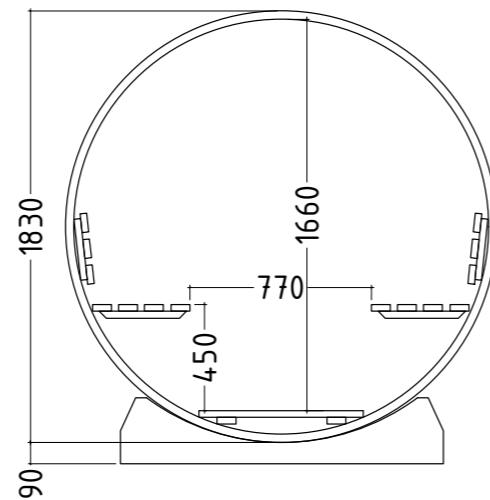

Pinnacle

M 35 mm 1420 x 615 x 8 mm