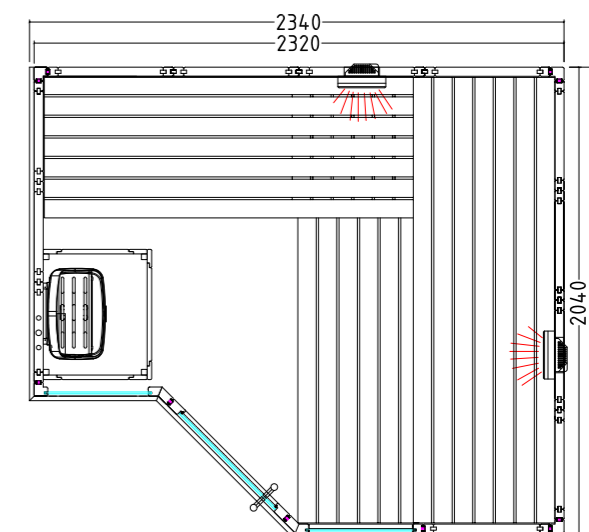

Product details:

- Dimensions 2080 x 2060 mm
- Door made of single pane safety glass (590 x 1915 x 8 mm)
- Single pane safety glass element, clear (674 x 1945 x 8 mm)
- 3 silicon cables 5 x 2.5 mm² for sauna heater
- 3 silicon cables 3 x 1.5 mm² for sauna light
- Assembly material and instructions

Product details:

- Dimensions 1600 x 1100 mm
- Door made of single pane safety glass (590 x 1915 x 8 mm)
- Single pane safety glass element, clear (224 x 1945 x 8 mm)
- 3 silicon cables 5 x 2.5 mm² for sauna heater
- 3 silicon cables 3 x 1.5 mm² for sauna light
- Assembly material and instructions

Recommended heating output: 3.6 kW
 Item no. ALASKA-MN / 1-030-270
 Cabin height: 2040 mm
 Mirrored assembly option

ARKTIS

Arktis Infra+

Datasheet

Features:

- Cabin made of solid spruce
- Solid roof element
- Solid roof element with roof rim
- "Prestige" interior made of lime wood
 - 3 x 620 mm benches
 - 2 headrests
 - Ventilation slit
 - Backrests
 - Intermediate bench panel
 - Heater protection grille (W 530 x D 611 x H 755 mm)
 - Floor grid
 - Lamp with protection without bulb
- Optional:
 - LED set for coloured light in your cabin (item no. LED-AR-IR / 1-053-363)

Product details:

- Dimensions 2340 x 2060 mm
- Door made of single pane safety glass (590 x 1915 x 8 mm) left or right hinged
- Single pane safety glass elements, clear (464 x 1945 x 8 mm / 481 x 1945 x 8 mm)
- 2 IR red-light, full-spectrum radiators, each 350 W (incl. wooden backrest)
- Control unit for infrared radiator (1 circuit)
- 3 silicon cables 5 x 2.5 mm² for sauna heater
- 3 silicon cables 3 x 1.5 mm² for sauna light
- Assembly material and instructions