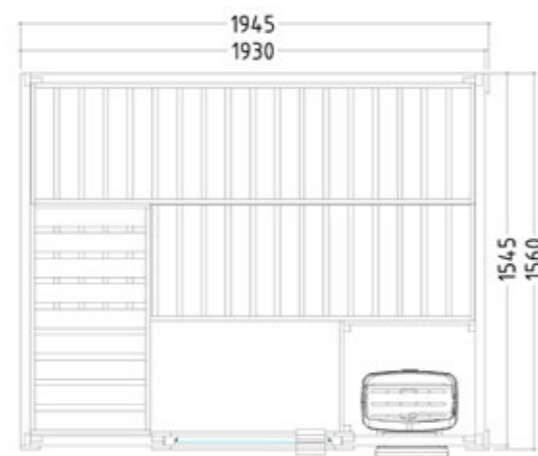

Product details:

- Dimensions 2340 x 2060 mm
- Door made of single pane safety glass (590 x 1915 x 8 mm) left or right hinged
- 3 silicon cables 5 x 2.5 mm² for sauna heater
- 3 silicon cables 3 x 1.5 mm² for sauna light
- Assembly material and instructions

Product details:

- Dimensions 1945 x 1865 mm
- Door made of single pane safety glass (647 x 1695 x 8 mm) left or right hinged
- 3 silicon cables 5 x 2.5 mm² for sauna heater
- 3 silicon cables 3 x 1.5 mm² for sauna light
- Assembly material and instructions

Recommended heating output: 7.5 – 9 kW
 Item no. BASIC-L / 1-030-306
 Cabin height: 2040 mm
 Mirrored assembly option

Basic Medium

Datasheet

Features:

- Cabin made of solid spruce
- Roof element
- "Wellfun" interior made of lime wood
 - 3 x 500 mm wide benches
 - 1 headrest
 - Ventilation slit
 - Heater protection grille (W 550 x D 450 x H 730 mm)
 - Lamp protection with lamp, no bulb
- Optional:
 - LED set for coloured light in your cabin (item no. LED-BA-M / 1-053-374)

Product details:

- Dimensions 1945 x 1560 mm
- Door made of single pane safety glass (647 x 1695 x 8 mm) left or right hinged
- 3 silicon cables 5 x 2.5 mm² for sauna heater
- 3 silicon cables 3 x 1.5 mm² for sauna light
- Assembly material and instructions