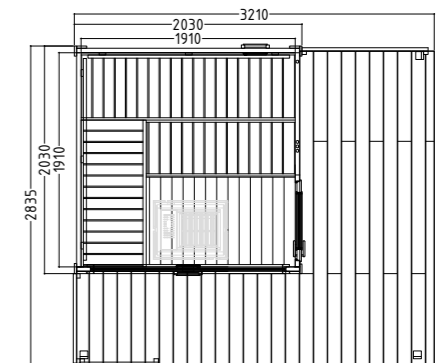

Product details:

- Dimensions 1450 x 1450 mm
- Door made of single pane safety glass (590 x 1915 x 8 mm) left or right hinged
- 3 silicon cables 5 x 2.5 mm² for sauna heater
- 3 silicon cables 3 x 1.5 mm² for sauna light
- Assembly material and instructions

Product details:

- Dimensions 4070 x 2835 mm
- Door (706 x 1886 x 40 mm) right with double-glazed glass
- 3 silicon cables 5 x 2.5 mm² for sauna heater
- 3 silicon cables 3 x 1.5 mm² for sauna light
- Roofing felt and fixing material for initial roofing – final roofing on site
- Assembly material and instructions

Recommended heating output: 9 – 10.5 kW
 Item no. SCALA-L, 1-053-023
 Ridge height 2700 mm, interior sauna height 1980 – 2240 mm

Scala Medium

Datasheet

Features:

- With terrace
- 40 mm solid spruce block planks with double groove
- 19 mm floor boards as base
- Impregnated base frame
- Roof overhang 300 mm at side and rear, 800 mm at front
- Double-glazed fixed window (1587 x 506 x 16 mm)
- Outer lockable wooden door with glass
- Lime wood interior fittings
 - 2 benches 600 mm wide, 1 bench 500 mm wide
 - 2 headrests & 2 backrests
 - Heater protection grille
 - Lamp with protection without bulb
- Optional:
 - LED set for coloured light in your cabin (item no. LED-SC-M / 1-053-380)

Product details:

- Dimensions 3210 x 2835 mm
- Door (706 x 1886 x 40 mm) left with double-glazed glass
- 3 silicon cables 5 x 2.5 mm² for sauna heater
- 3 silicon cables 3 x 1.5 mm² for sauna light
- Roofing felt and fixing material for initial roofing – final roofing on site
- Assembly material and instructions