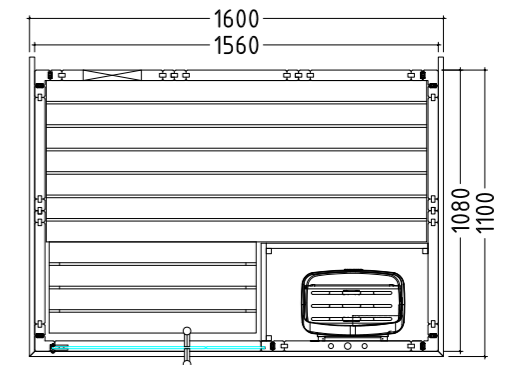

Product details:

- Dimensions 2060 x 2060 mm
- Doors made of single pane safety glass (680 x 1915 x 8 mm) left or right hinged
- Single pane safety glass element, clear (755 x 1945 x 8 mm)
- 3 silicon cables 5 x 2.5 mm² for sauna heater
- 3 silicon cables 3 x 1.5 mm² for sauna light
- Assembly material and instructions

Product details:

- Dimensions 2080 x 2060 mm
- Door made of single pane safety glass (590 x 1915 x 8 mm)
- Single pane safety glass element, clear (674 x 1945 x 8 mm)
- 3 silicon cables 5 x 2.5 mm² for sauna heater
- 3 silicon cables 3 x 1.5 mm² for sauna light
- Assembly material and instructions

Recommended heating output: 7.5 – 9 kW
 Item no. ALASKA-V / 1-040-132
 Cabin height: 2040 mm
 Mirrored assembly option

Alaska Mini

Datasheet

Features:

- Cabin made of solid spruce
- Solid roof element with roof rim
- "Prestige" interior made of lime wood
 - 1 x 620 mm bench, 1 x 350 mm footstep
 - 1 headrest
 - Ventilation slit
 - Backrests
 - Intermediate bench panel
 - Heater protection grille (W 625 x D 355 mm)
 - Lamp with protection without bulb
- Optional:
 - LED set for coloured light in your cabin (item no. LED-AL-M / 1-053-362)

Product details:

- Dimensions 1600 x 1100 mm
- Door made of single pane safety glass (590 x 1915 x 8 mm)
- Single pane safety glass element, clear (224 x 1945 x 8 mm)
- 3 silicon cables 5 x 2.5 mm² for sauna heater
- 3 silicon cables 3 x 1.5 mm² for sauna light
- Assembly material and instructions