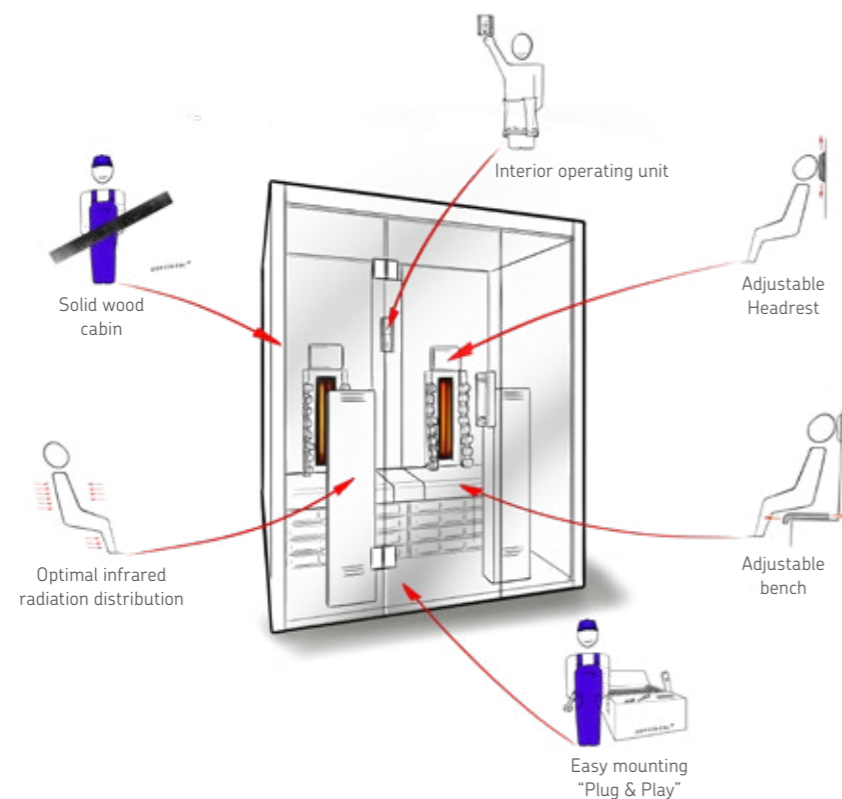

MiniMy

Datasheet

Features:

- Sauna cabin dimensions: 1030 x 1250 x 2020 mm (WxDxH)
- IR control unit (PRO D Infra) with 2 dimmable heating circuits, IR plate can also be connected
- Dimmable LED lighting (warm white)
- 1x 350 W ECO full-spectrum radiators (back)
- 1x 500 W ECO full-spectrum radiators (front)
- 1x 100 W infrared heat plate (for calves)
- 1x vent (round) – available as an option: Fan
- 1x soapstone bowl for sauna fragrances
- Infrared radiation with glass: A 24%, B 55%, C 21%
- Single pane safety glass element, clear
- Door made of single pane safety glass incl. wooden handle (590 x 1915 x 8 mm)
- 1 ergonomic backrest

Product details:

- Capacity: 1 people
- Sauna size: 1030 mm x 1250 mm
- Room length: 1150 mm

Item no. MINIMY-120-B, 1-045-570