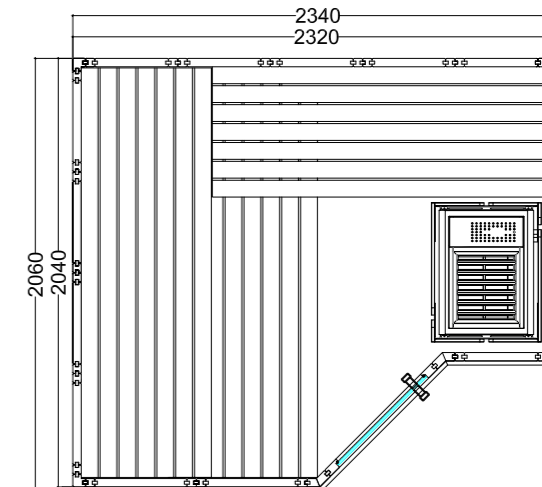

Product details:

- Dimensions 2340 x 2060 mm
- Door made of single pane safety glass (590 x 1915 x 8 mm) left or right hinged
- Single pane safety glass elements, clear (464 x 1945 x 8 mm / 481 x 1945 x 8 mm)
- 2 IR red-light, full-spectrum radiators, each 350 W (incl. wooden backrest)
- Control unit for infrared radiator (1 circuit)
- 3 silicon cables 5 x 2.5 mm² for sauna heater
- 3 silicon cables 3 x 1.5 mm² for sauna light
- Assembly material and instructions

Recommended heating output: 7.5 – 9 kW
 Item no. ALASKA-IR+ / 1-030-271
 Cabin height: 2040 mm
 Mirrored assembly option

Polaris Large

40 mm

590 x 1915 x 8 mm

Optional

Datasheet

POLARIS

Features:

Product details:

- Dimensions 2340 x 2060 mm
- Door made of single pane safety glass (590 x 1915 x 8 mm) left or right hinged
- 3 silicon cables 5 x 2.5 mm² for sauna heater
- 3 silicon cables 3 x 1.5 mm² for sauna light
- Assembly material and instructions