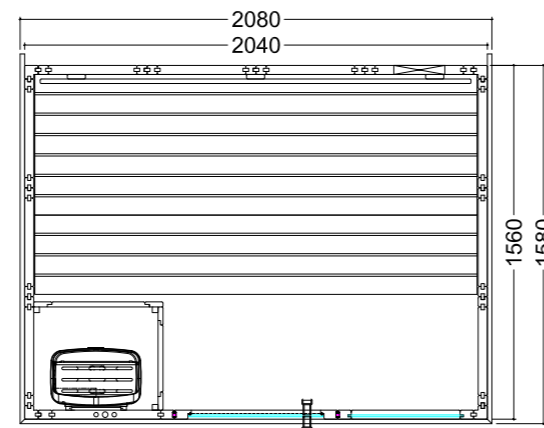

Product details:

- Dimensions 2060 x 2060 mm
- Door made of single pane safety glass (680 x 1915 x 8 mm) left or right hinged
- Single pane safety glass element, clear (755 x 1945 x 8 mm)
- 2 IR red-light, full-spectrum radiators, each 350 W (incl. wooden backrest)
- Control unit for infrared radiators (1 circuit)
- 3 silicon cables 5 x 2.5 mm² for sauna heater
- 3 silicon cables 3 x 1.5 mm² for sauna lamp
- Assembly material and instructions

Product details:

- Dimensions 2080 x 2060 mm
- Door made of single pane safety glass (590 x 1915 x 8 mm) left or right hinged
- Single pane safety glass element, clear (506 x 1776 x 8 mm)
- 3 silicon cables 5 x 2.5 mm² for sauna heater
- 3 silicon cables 3 x 1.5 mm² for sauna light
- Assembly material and instructions

Recommended heating output: 7.5 – 9 kW
 Item no. COMFORT-L / 1-030-273
 Cabin height: 2040 mm
 Mirrored assembly option

Komfort Small

Datasheet

Features:

- Cabin made of solid spruce
- Solid roof element with roof rim
- "Prestige" interior made of lime wood
 - 2 benches (1 x 620 mm and 1 x 530 mm)
 - 1 headrest
 - Ventilation slit
 - Backrests
 - Intermediate bench panel
 - Heater protection grille (W 550 x D 455 x H 750 mm)
 - Floor grid
 - Lamp with protection without bulb
- Optional:
 - LED set for coloured light in your cabin (item no. LED-KO-S / 1-053-368)

Product details:

- Dimensions 2080 x 1580 mm
- Door made of single pane safety glass (590 x 1915 x 8 mm) left or right hinged
- Single pane safety glass element, clear (506 x 1776 x 8 mm)
- 3 silicon cables 5 x 2.5 mm² for sauna heater
- 3 silicon cables 3 x 1.5 mm² for sauna light
- Assembly material and instructions