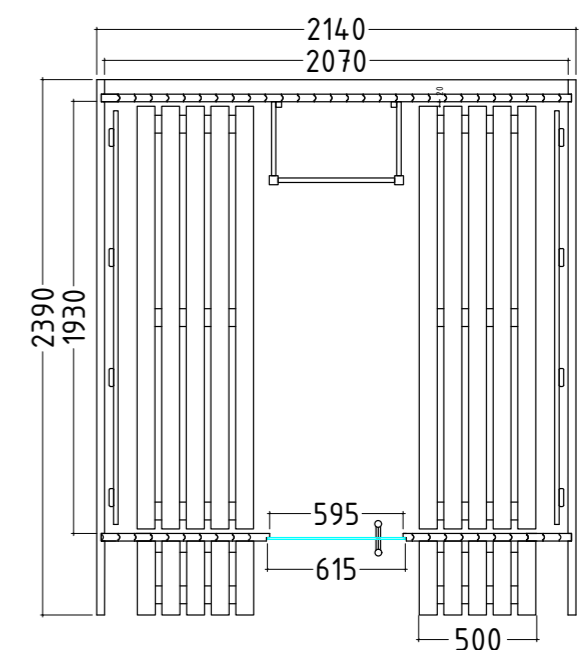

Product details:

- Capacity: 8 people
- Sauna size: 2390 mm x 2140 mm
- Room length: 1930 mm

Recommended heating output: 8 kW
Recommended heaters: ST180400B, ST380400
Item number: AHGDV71RU, 1-051-200