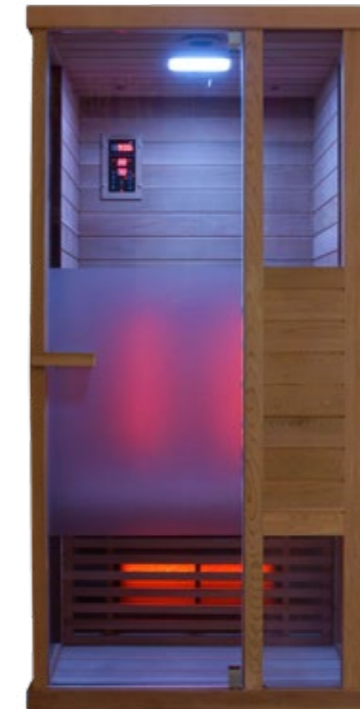

Phönix Small

Features:

- Dimensions: 1000 x 1020 x 2000 mm (WxDxH)
- Satin design glass
- With adjustable heating elements
- Bench made of cedar wood
- Seibersdorf tested radiator technology

Product details:

- Door made of single pane safety glass (592 x 1866 x 6 mm)
- 2x 300 W IR red light full-spectrum radiators (back)
- 1x 300 W IR red light full-spectrum radiators (front)
- 1x 400 W IR red light full-spectrum radiator (calves)
- Interior digital control unit
- Coloured light
- Fan
- Radio and MP3 player (USB port and Bluetooth)
- Door hinge on right
- Infrared radiation with glass: A 9%, B 24%, C 67%

Item no. PHÖNIX-S / 1-030-313