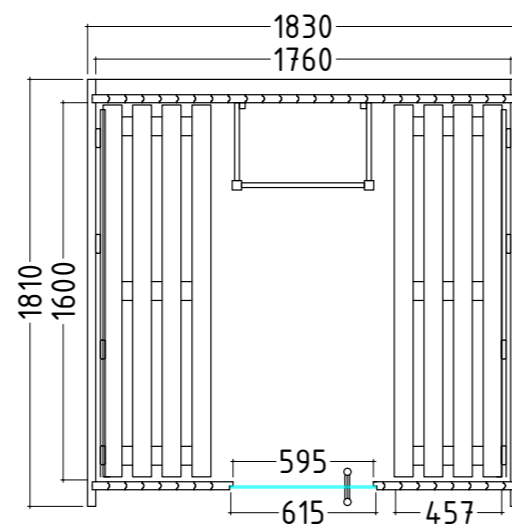

Product details:

- Capacity: 4 people
- Sauna size: 1810 mm x 1830 mm
- Room length: 1600 mm

Recommended heating output: 8 kW
Recommended heaters: ST180400B, ST380400
Item number: AHBRL66RU, 1-050-186