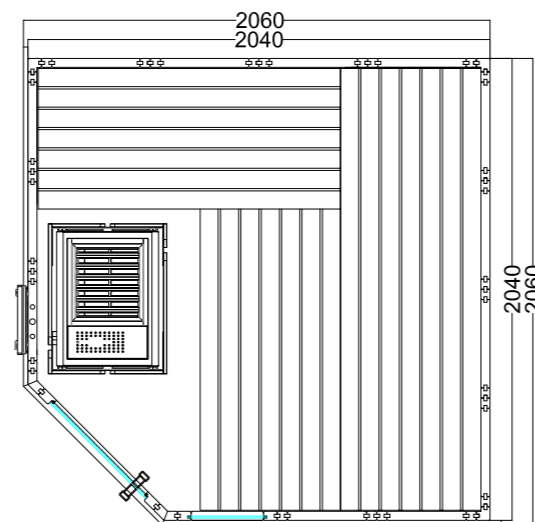

Product details:

- Dimensions 2080 x 2060 mm
- Door made of single pane safety glass (590 x 1915 x 8 mm)
- Single pane safety glass element, clear (674 x 1945 x 8 mm)
- 3 silicon cables 5 x 2.5 mm² for sauna heater
- 3 silicon cables 3 x 1.5 mm² for sauna light
- Assembly material and instructions

Product details:

- Dimensions 2340 x 2060 mm
- Door made of single pane safety glass (590 x 1915 x 8 mm) left or right hinged
- Single pane safety glass element, clear (346 x 1776 x 8 mm)
- 3 silicon cables 5 x 2.5 mm² for sauna heater
- 3 silicon cables 3 x 1.5 mm² for sauna light
- Assembly material and instructions

Recommended heating output: 7.5 – 9 kW
 Item no. COMFORT-C-L / 1-030-275
 Cabin height: 2040 mm
 Mirrored assembly option

Komfort Corner

Datasheet

Features:

- Cabin made of solid spruce
- Solid roof element with roof rim
- "Prestige" interior made of lime wood
 - 3 x 620 mm benches
 - 2 headrests
 - Ventilation slit
 - Backrests
 - Intermediate bench panel
 - Heater protection grille (W 530 x D 455 x H 750 mm)
 - Floor grid
 - Lamp with protection without bulb
- Optional:
 - LED set for coloured light in your cabin (item no. LED-KO-C / 1-053-366)

Product details:

- Dimensions 2060 x 2060 mm
- Door made of single pane safety glass (590 x 1915 x 8 mm) left or right hinged
- Single pane safety glass element, clear (346 x 1776 x 8 mm)
- 3 silicon cables 5 x 2.5 mm² for sauna heater
- 3 silicon cables 3 x 1.5 mm² for sauna light
- Assembly material and instructions