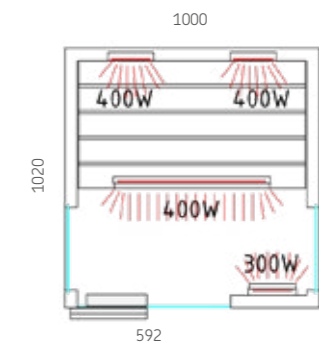

Phönix Medium

Features:

- Dimensions: 1300 x 1020 x 2000 mm (WxDxH)
- Satin design glass
- With adjustable heating elements
- Bench made of cedar wood
- Seibersdorf tested radiator technology

Product details:

- Door made of single pane safety glass (592 x 1866 x 6 mm)
- 3x 300 W IR red light full-spectrum radiators (back)
- 2x 300 W R red light full-spectrum radiators (front)
- 1x 400 W IR red light full-spectrum radiator (calves)
- Interior digital control unit
- Coloured light
- Fan
- Radio and MP3 player (USB port and Bluetooth)
- Door hinge on right
- Infrared radiation with glass: A 9%, B 24%, C 67%

Item no. PHÖNIX-M / 1-030-314

Phönix Small

Features:

- Dimensions: 1000 x 1020 x 2000 mm (WxDxH)
- Satin design glass
- With adjustable heating elements
- Bench made of cedar wood
- Seibersdorf tested radiator technology

Product details:

- Door made of single pane safety glass (592 x 1866 x 6 mm)
- 2x 300 W IR red light full-spectrum radiators (back)
- 1x 300 W IR red light full-spectrum radiators (front)
- 1x 400 W IR red light full-spectrum radiator (calves)
- Interior digital control unit
- Coloured light
- Fan
- Radio and MP3 player (USB port and Bluetooth)
- Door hinge on right
- Infrared radiation with glass: A 9%, B 24%, C 67%

Item no. PHÖNIX-S / 1-030-313