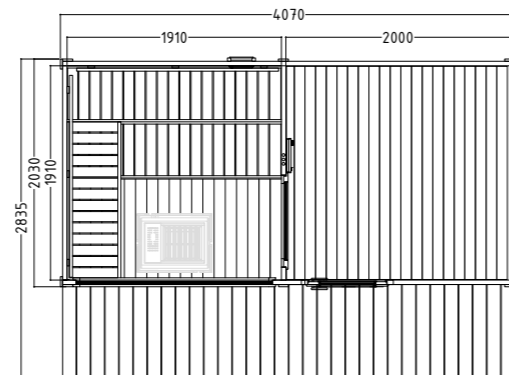

Recommended heating output:
9 – 10.5 kW
Item no. COUNTRY / 1-053-073
Ridge height 2710 mm
Inside height of sauna 2100 mm

Lava

70 mm 680 x 1980 mm Optional

Datasheet

Features:

- Approx. 70 mm solid spruce block planks with double tongue and groove
- Separate lobby
- 19 mm floor boards as base
- Impregnated base frame
- Roof overhang 250 mm at side and rear, 800 mm at front
- Double-glazed fixed window (1190 x 690 x 70 mm)
- Door made of single pane safety glass from the lobby into the sauna
- Outer lockable wooden door with glass
- "Prestige" interior made of aspen
 - 3 x 620 mm wide benches
 - 2 backrests
 - Intermediate bench panel
 - Heater protection grille
 - Lamp with protection without bulb
- Optional:
 - LED set for coloured light in your cabin (item no. LED-LAVA / 1-053-377)

Recommended heating output:
9 – 10.5 kW
Item no. LAVA / 1-053-072
Ridge height 2600 mm
Inside height of sauna 2100 mm

SCALA

Scala Large

Datasheet

Features:

- With terrace and own lobby
- 40 mm solid spruce block planks with double groove
- 19 mm floor boards as base
- Impregnated base frame
- Roof overhang 300 mm at side and rear, 800 mm at front
- Double-glazed fixed window (1587 x 506 x 16 mm)
- Door made of single pane safety glass from the lobby into the sauna (590 x 1915 x 8 mm)
- Outer lockable wooden door with glass
- Lime wood interior fittings
 - 2 benches 600 mm wide, 1 bench 500 mm wide
 - 2 headrests & 2 backrests
 - Heater protection grille
 - Lamp with protection without bulb
- Optional:
 - LED set for coloured light in your cabin (item no. LED-SC-L / 1-053-379)

Product details:

- Dimensions 4070 x 2835 mm
- Door (706 x 1886 x 40 mm) right with double-glazed glass
- 3 silicon cables 5 x 2.5 mm² for sauna heater
- 3 silicon cables 3 x 1.5 mm² for sauna light
- Roofing felt and fixing material for initial roofing – final roofing on site
- Assembly material and instructions