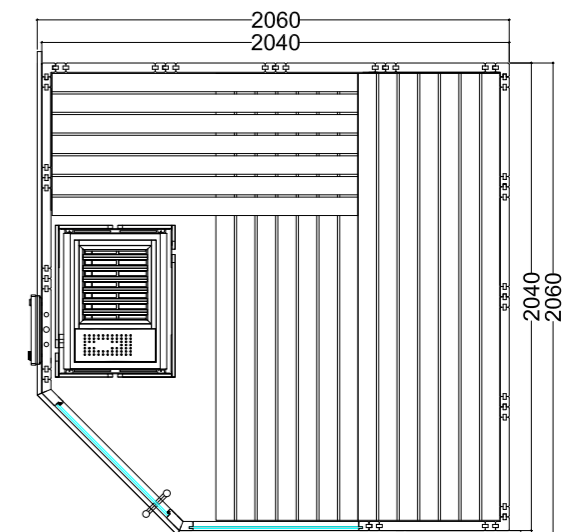

Recommended heating output: 7.5 – 9 kW
 Item no. ALASKA-C-IR+ / 1-030-267
 Cabin height: 2040 mm
 Mirrored assembly option

Alaska Mini Infra+

Datasheet

Features:

- Cabin made of solid spruce
- Solid roof element with roof rim
- "Prestige" interior made of lime wood
 - 1 x 620 mm bench, 1 x 350 mm footstep
 - 1 headrest
 - Ventilation slit
 - Backrests
 - Intermediate bench panel
 - Heater protection grille (W 625 x D 355 mm)
 - Lamp with protection without bulb
- Optional:
 - LED set for coloured light in your cabin (item no. LED-AL-M-IR / 1-053-359)

Product details:

- Dimensions 1600 x 1100 mm
- Door made of single pane safety glass (590 x 1915 x 8 mm)
- Single pane safety glass element, clear (365 x 1945 x 8 mm)
- 1 IR red-light, full-spectrum radiator, 350 W (incl. wooden backrest)
- Control unit for infrared radiator (1 circuit)
- 3 silicon cables 5 x 2.5 mm² for sauna heater
- 3 silicon cables 3 x 1.5 mm² for sauna light
- Assembly material and instructions

Recommended heating output: 3.6 kW
 Item no. ALASKA-MN-IR+ / 1-030-245
 Cabin height: 2040 mm
 Mirrored assembly option

Alaska Corner

Datasheet

Features:

- Cabin made of solid spruce
- Solid roof element with roof rim
- "Prestige" interior made of lime wood
 - 3 x 620 mm benches
 - 2 headrests
 - Ventilation slit
 - Backrests
 - Intermediate bench panel
 - Heater protection grille (W 530 x D 455 x H 750 mm)
 - Floor grid
 - Lamp with protection without bulb
- Optional:
 - LED set for coloured light in your cabin (item no. LED-AL-C / 1-053-360)

Product details:

- Dimensions 2060 x 2060 mm
- Doors made of single pane safety glass (680 x 1915 x 8 mm) left or right hinged
- Single pane safety glass element, clear (755 x 1945 x 8 mm)
- 3 silicon cables 5 x 2.5 mm² for sauna heater
- 3 silicon cables 3 x 1.5 mm² for sauna light
- Assembly material and instructions