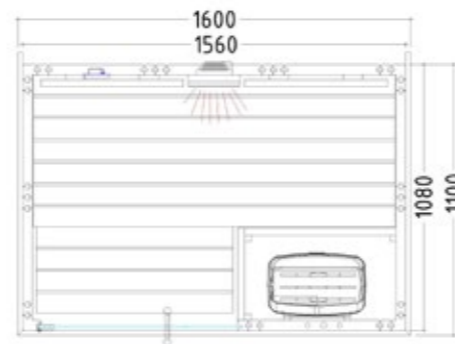

Product details:

- Dimensions 2060 x 2060 mm
- Door made of single pane safety glass (680 x 1915 x 8 mm) left or right hinged
- Single pane safety glass element, clear (755 x 1945 x 8 mm)
- 2 IR red-light, full-spectrum radiators, each 350 W (incl. wooden backrest)
- Control unit for infrared radiators (1 circuit)
- 3 silicon cables 5 x 2.5 mm² for sauna heater
- 3 silicon cables 3 x 1.5 mm² for sauna lamp
- Assembly material and instructions

Recommended heating output: 7.5 – 9 kW
 Item no. ALASKA-C-IR+ / 1-030-267
 Cabin height: 2040 mm
 Mirrored assembly option

Alaska Mini Infra+

Datasheet

Features:

- Cabin made of solid spruce
- Solid roof element with roof rim
- "Prestige" interior made of lime wood
 - 1 x 620 mm bench, 1 x 350 mm footstep
 - 1 headrest
 - Ventilation slit
 - Backrests
 - Intermediate bench panel
 - Heater protection grille (W 625 x D 355 mm)
 - Lamp with protection without bulb
- Optional:
 - LED set for coloured light in your cabin (item no. LED-AL-M-IR / 1-053-359)

Product details:

- Dimensions 1600 x 1100 mm
- Door made of single pane safety glass (590 x 1915 x 8 mm)
- Single pane safety glass element, clear (365 x 1945 x 8 mm)
- 1 IR red-light, full-spectrum radiator, 350 W (incl. wooden backrest)
- Control unit for infrared radiator (1 circuit)
- 3 silicon cables 5 x 2.5 mm² for sauna heater
- 3 silicon cables 3 x 1.5 mm² for sauna light
- Assembly material and instructions

Recommended heating output: 3.6 kW
 Item no. ALASKA-MN-IR+ / 1-030-245
 Cabin height: 2040 mm
 Mirrored assembly option

Alaska Corner

Datasheet

Features:

- Cabin made of solid spruce
- Solid roof element with roof rim
- "Prestige" interior made of lime wood
 - 3 x 620 mm benches
 - 2 headrests
 - Ventilation slit
 - Backrests
 - Intermediate bench panel
 - Heater protection grille (W 530 x D 455 x H 750 mm)
 - Floor grid
 - Lamp with protection without bulb
- Optional:
 - LED set for coloured light in your cabin (item no. LED-AL-C / 1-053-360)