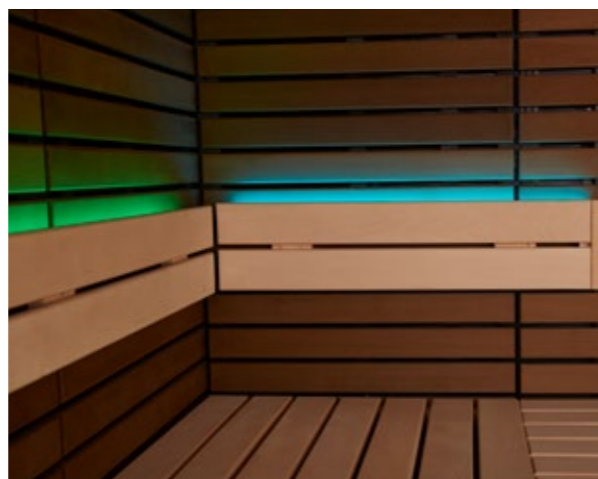

Where there is light, there must also be sound!

Good sound quality in your sauna is guaranteed with the smart solutions from sentiotec. Even operating your sauna by voice control is no longer a dream of the future and can be made reality in your dream sauna.