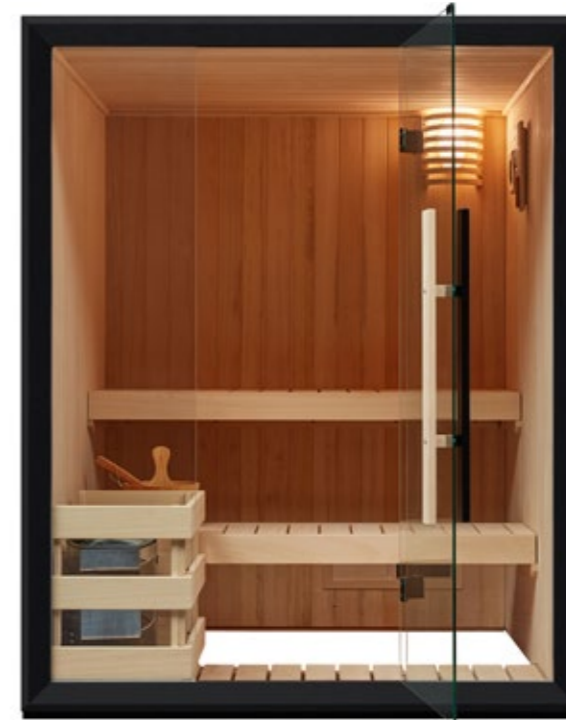

“Onni” means “happiness” in Finnish and you will experience blissful moments in your Onni sauna. It is the ideal cabin for beginners and guarantees pure relaxation, not only with its design, but also its simple operation. Enjoy the soothing warmth. **This moment in the Onni sauna is your own little bit of bliss.**

Features:

- Element cabin made of abachi

Product details:

- Dimensions 1600 x 1600 mm
- Door made of single pane safety glass (1808 x 600 x 8 mm) hinge on right
- Single pane safety glass element, clear
- Aluminium frame black