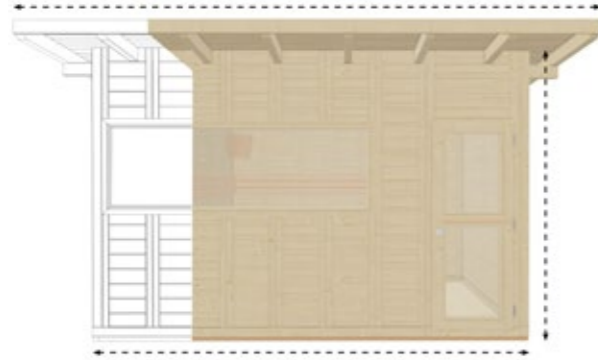

Wall thickness:

The total wall thickness is 110 mm (70 mm + 40 mm Lindea decor)

Sauna cabins for the garden

Element and solid wood sauna

Solid cabin "Style 70 Outdoor"

Solid spruce 70 mm

Basic configuration: