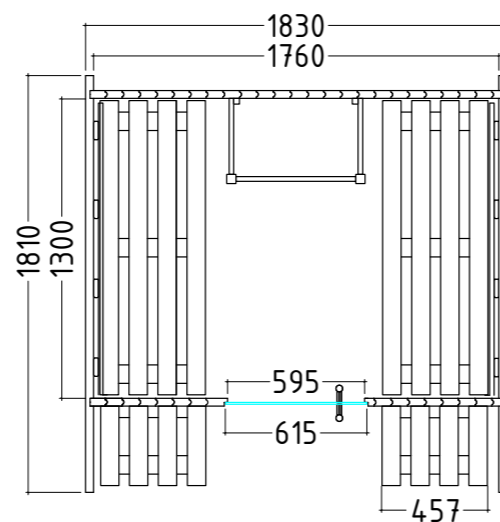

Product details:

- Capacity: 4 people
- Sauna size: 1810 mm x 1830 mm
- Room length: 1300 mm

Recommended heating output: 8 kW
Recommended heaters: ST180400B, ST380400
Item number: AHCPY51RU, 1-050-185