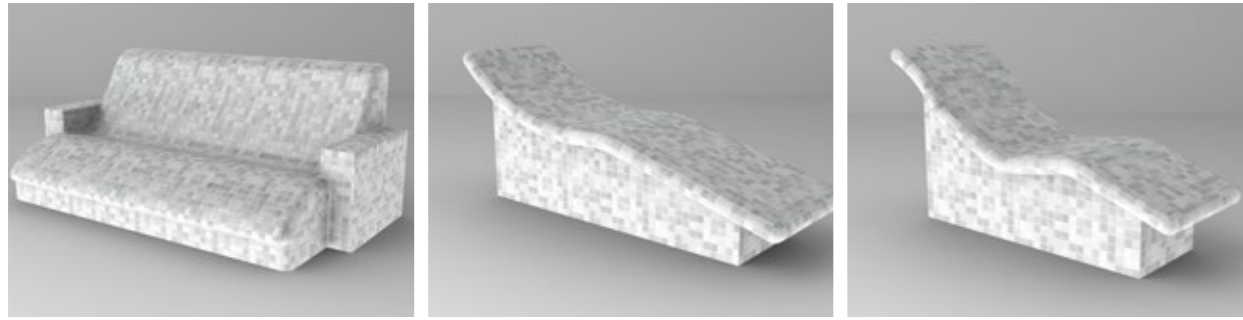

It doesn't matter how long and wide your steam bath is, we can adapt the size to your individual requirements. They are easy to tile to suit your requirements. Tiles are not included – please explore your creativity!

We currently offer five different benches:

- Bench Basic without backrest
- Bank Basic
- Bank Basic 1
- Bank Basic 2
- Bank DeLuxe

Custom-made Spa Modules

Steam baths made to measure

Relax modules

Relax modules will tempt you to take a break. The lightweight modules can be placed wherever you like, and be tiled individually. (Tiles are not included – please explore your creativity!)

We currently offer 3 different types of relax modules:

- “Relax”
- “Sleep”
- “Couch”
- All our relax modules are available with or without integrated electric heating.

Door with aluminium frame

The door with an aluminium frame is an excellent solution for steam baths. They were specifically developed for steam bath conditions. They create a uniform appearance throughout your entire wellness area. The glass door is made of 8 mm thick safety glass.