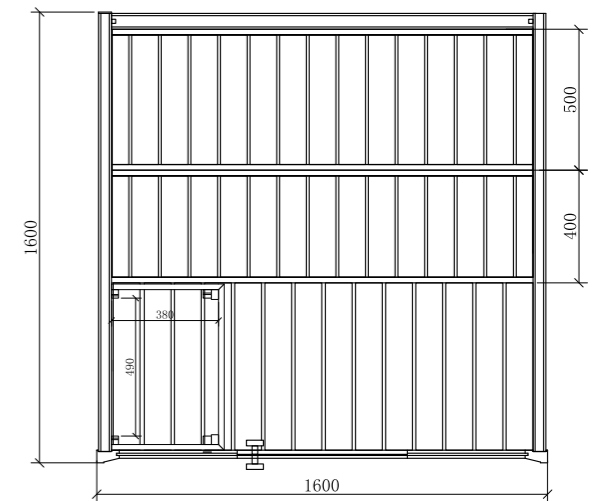

Recommended heating output: 7.5 – 9 kW
Item no. S-ONNI-160-160, 1-053-080
Cabin height: 2000 mm