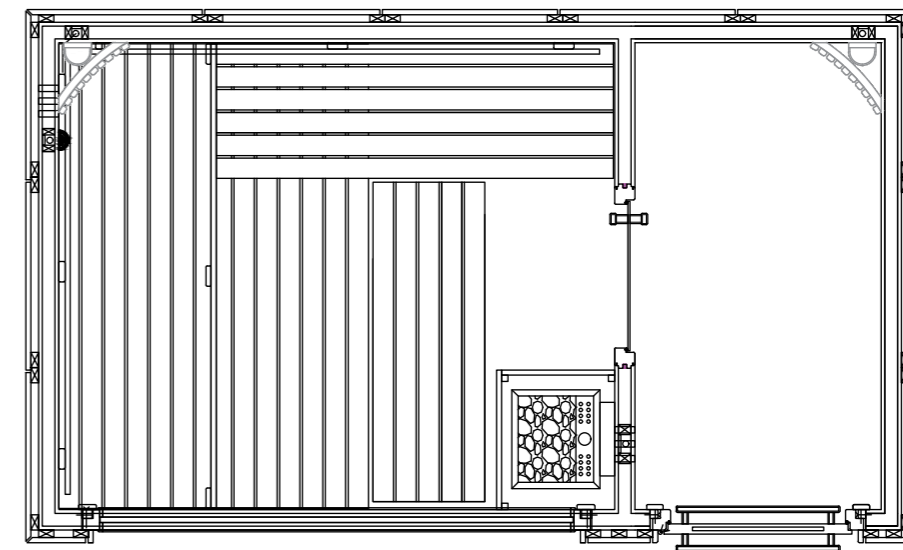

Sauna cabins for the garden

Element and solid wood sauna

Solid cabin "Style 70 Outdoor"

Basic configuration:

- 50 or 80 mm insulation (element cabin)
- Lockable wooden door with glass insert
- 19 mm floor boards as base
- Impregnated base frame
- Prestige interior made of lime wood
- Benches
- Headrests
- Backrests
- Bench screen

Element cabin "Alpina Outdoor"

- Ventilation slide
- Heater protection grille
- Floor grid
- Lamp protection with lamp, no bulb
- Roofing felt and mounting material
- On-site roof covering
- Rhomboid cladding 20 mm in spruce incl. façade with rear ventilation or with the on-site décor option

Dimensions:

- With an individual height and variable floor space
- Floor plan max. 5 x 3.5 m
- the lobby can be adapted individually

This way to the enquiry form:

Element cabin: Interior woods and façades:

Element cabin: Rhomboid cladding colour options*:

*other colours on request