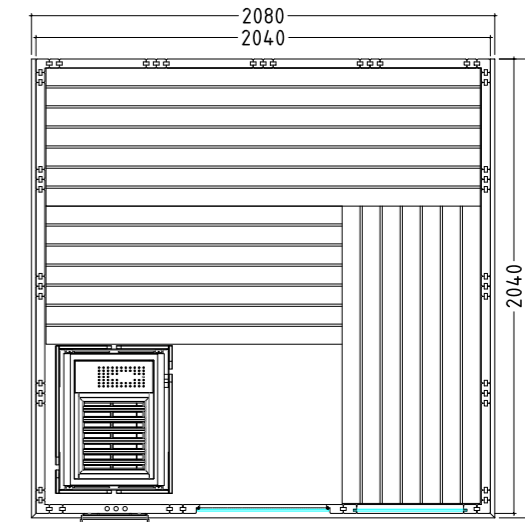

Product details:

- Dimensions 2060 x 2060 mm
- Door made of single pane safety glass (680 x 1915 x 8 mm) left or right hinged
- Single pane safety glass element, clear (755 x 1945 x 8 mm)
- 2 IR red-light, full-spectrum radiators, each 350 W (incl. wooden backrest)
- Control unit for infrared radiators (1 circuit)
- 3 silicon cables 5 x 2.5 mm² for sauna heater
- 3 silicon cables 3 x 1.5 mm² for sauna lamp
- Assembly material and instructions

Product details:

- Dimensions 2060 x 2060 mm
- Door made of single pane safety glass (590 x 1915 x 8 mm) left or right hinged
- Single pane safety glass element, clear (346 x 1776 x 8 mm)
- 3 silicon cables 5 x 2.5 mm² for sauna heater
- 3 silicon cables 3 x 1.5 mm² for sauna light
- Assembly material and instructions

Recommended heating output: 7.5 – 9 kW
 Item no. COMFORT-C / 1-030-274
 Cabin height: 2040 mm
 Mirrored assembly option

Komfort Large

Datasheet

Features:

- Cabin made of solid spruce
- Solid roof element with roof rim
- "Prestige" interior made of lime wood
 - 3 x 620 mm benches
 - 2 headrests
 - Ventilation slit
 - Backrests
 - Intermediate bench panel
 - Heater protection grille (W 530 x D 455 x H 750 mm)
 - Floor grid
 - Lamp with protection without bulb
- Optional:
 - LED set for coloured light in your cabin (item no. LED-KO-L / 1-053-367)

Product details:

- Dimensions 2080 x 2060 mm
- Door made of single pane safety glass (590 x 1915 x 8 mm) left or right hinged
- Single pane safety glass element, clear (506 x 1776 x 8 mm)
- 3 silicon cables 5 x 2.5 mm² for sauna heater
- 3 silicon cables 3 x 1.5 mm² for sauna light
- Assembly material and instructions