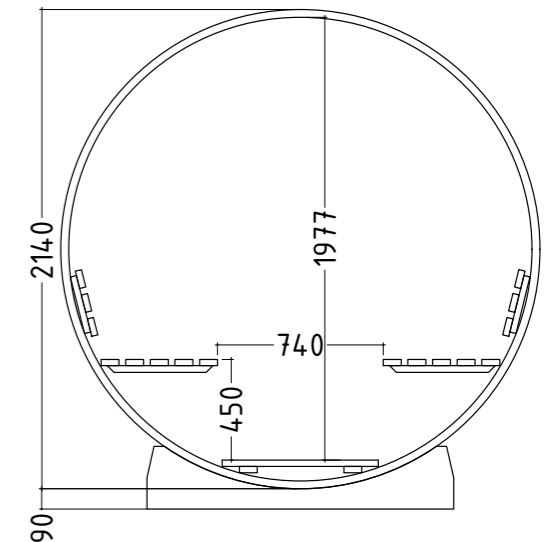

Grandview

M 35 mm 1420 x 615 x 8 mm