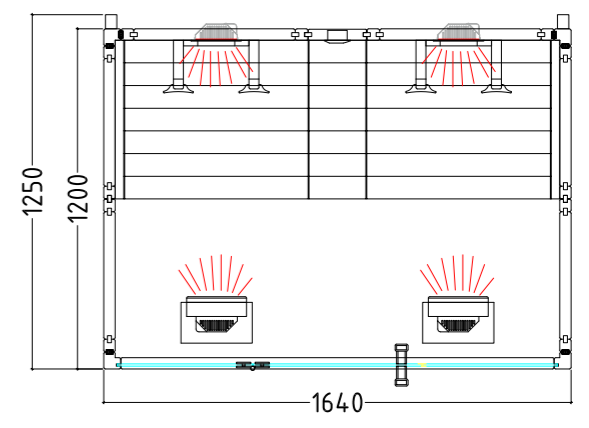

Product details:

- Capacity: 2 people
- Sauna size: 1640 mm x 1250 mm
- Room length: 1200 mm

Item no. VITAMY-164-B, 1-037-765
Cabin height: 2020 mm