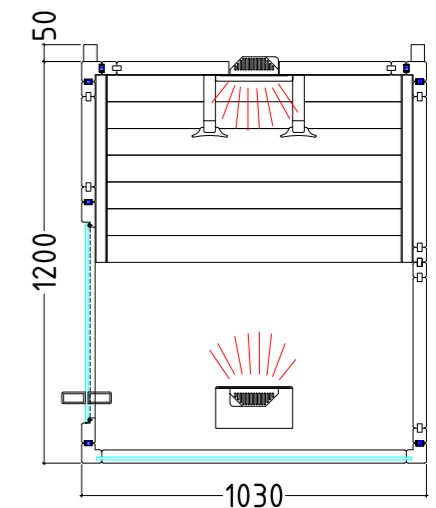

MiniMy

Datasheet

Features:

- Sauna cabin dimensions: 1030 x 1250 x 2020 mm (WxDxH)
- IR control unit (PRO D Infra) with 2 dimmable heating circuits, IR plate can also be connected
- Dimmable LED lighting (warm white)
- 1x 350 W ECO full-spectrum radiators (back)
- 1x 500 W ECO full-spectrum radiators (front)
- 1x 100 W infrared heat plate (for calves)
- 1x vent (round) – available as an option: Fan
- 1x soapstone bowl for sauna fragrances
- Infrared radiation with glass: A 24%, B 55%, C 21%
- Single pane safety glass element, clear
- Door made of single pane safety glass incl. wooden handle (590 x 1915 x 8 mm)
- 1 ergonomic backrest

Product details:

- Capacity: 1 people
- Sauna size: 1030 mm x 1250 mm
- Room length: 1150 mm

Item no. MINIMY-120-B, 1-045-570