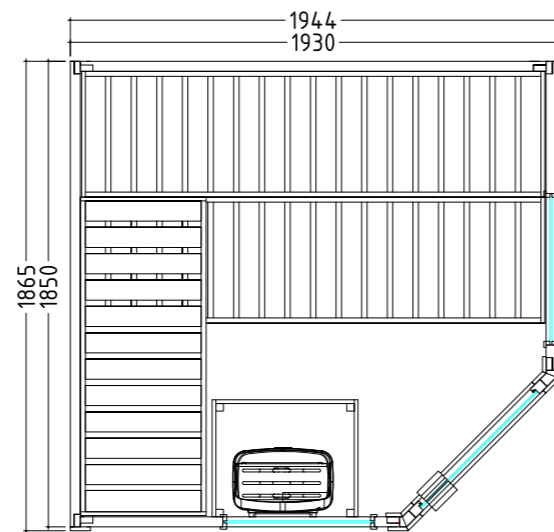

Recommended heating output: 7.5 – 9 kW
Item no. BASIC-C / 1-048-896
Cabin height: 2040 mm