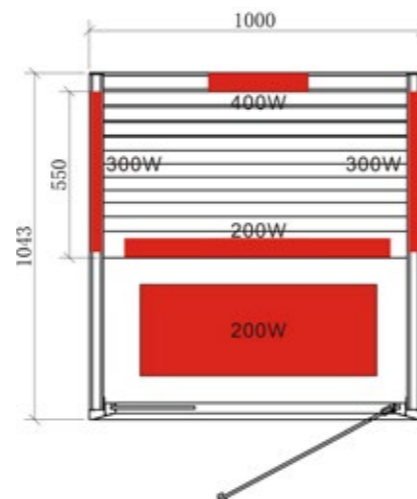

Onni Mini

Datasheet

“Onni” means “happiness” in Finnish and you will experience blissful moments in your Onni sauna. It is the ideal cabin for beginners and guarantees pure relaxation, not only with its design, but also its simple operation. Enjoy the soothing warmth. **This moment in the Onni sauna is your own little bit of bliss.**

Features:

- Element cabin made of abachi
- Dimensions: 1000 x 1043 x 2000 mm
- 1x 400 W IR red-light full-spectrum radiators (back)
- Aspen wood
- Interior digital control unit
- Reading light
- Coloured light
- Radio and MP3 player (USB port and Bluetooth)
- Door hinge on right
- Infrared radiation with glass

Item no. IR-ONNI-100-104, 1-053-078