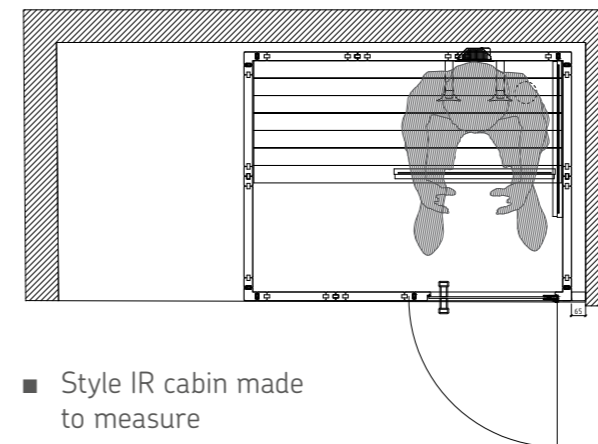

■ Style IR cabin made to measure

■ Style IR cabin made to measure

■ Carat IR cabin made to measure

STEAM BATHS

CUSTOM-MADE SAUNAS

<i>Spa modules</i>	86
<i>Showers & benches</i>	87
<i>Relax module, door & lighting</i>	88