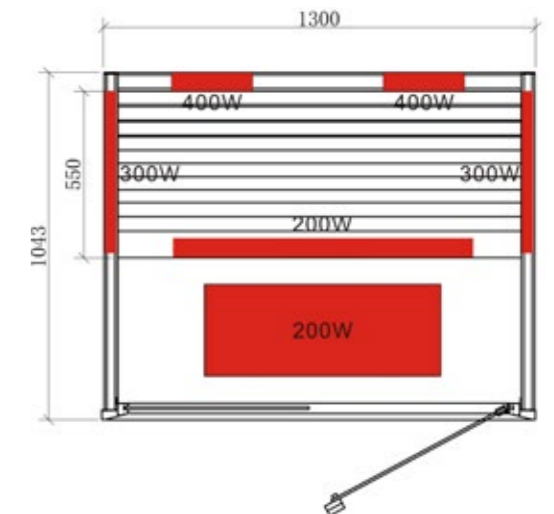

Features:

- Element cabin made of abachi
- Dimensions: 1300 x 1043 x 2000 mm
- 2x 400 W IR red-light full-spectrum radiators (back)
- Aspen wood
- Interior digital control unit
- Reading light
- Coloured light
- Radio and MP3 player (USB port and Bluetooth)
- Door hinge on right
- Infrared radiation with glass

Item no. IR-ONNI-130-104, 1-053-079