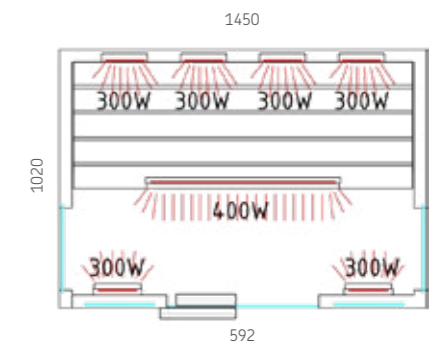

PHÖNIX

Phönix Large

65 mm 230 V AC 592 x 1866 x 6 mm

Datasheet

Features:

- Dimensions: 1450 x 1020 x 2000 mm (WxDxH)
- Satin design glass
- With adjustable heating elements
- Bench made of cedar wood
- Seibersdorf tested radiator technology

Product details:

- Door made of single pane safety glass (592 x 1866 x 6 mm)
- 4x 300 W IR red light full-spectrum radiators (back)
- 2x 300 W R red light full-spectrum radiators (front)
- 1x 400 W IR red light full-spectrum radiator (calves)
- Interior digital control unit
- Coloured light
- Fan
- Radio and MP3 player (USB port and Bluetooth)
- Door hinge on right
- Infrared radiation with glass: A 9%, B 24%, C 67%

Item no. PHÖNIX-L / 1-030-315