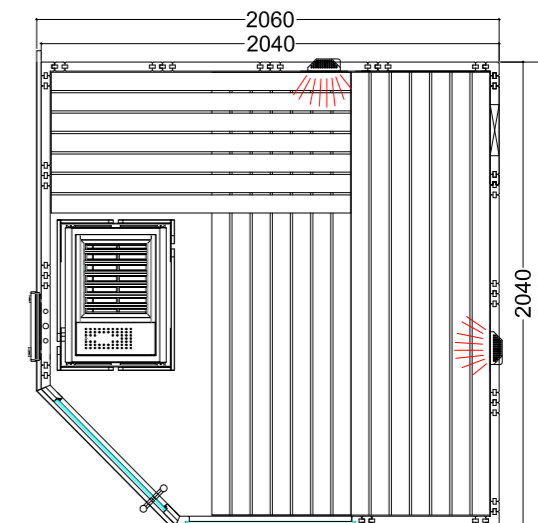

Alaska Corner Infra+

Datasheet

ALASKA

Features:

- Cabin made of solid spruce
- Solid roof elements with roof rim
- "Prestige" interior made of lime wood
 - 3 x 620 mm benches
 - Adjustable head piece
 - 2 headrests
 - Ventilation slit
 - Backrests
 - Intermediate bench panel
 - Heater protection grille (W 530 x D 455 x H 750 mm)
 - Floor grid
 - Lamp with protection without bulb
- Optional:
 - LED set for coloured light in your cabin (item no. LED-AL-C-IR / 1-053-358)

Product details:

- Dimensions 2060 x 2060 mm
- Door made of single pane safety glass (680 x 1915 x 8 mm) left or right hinged
- Single pane safety glass element, clear (755 x 1945 x 8 mm)
- 2 IR red-light, full-spectrum radiators, each 350 W (incl. wooden backrest)
- Control unit for infrared radiators (1 circuit)
- 3 silicon cables 5 x 2.5 mm² for sauna heater
- 3 silicon cables 3 x 1.5 mm² for sauna lamp
- Assembly material and instructions

Recommended heating output: 7.5 – 9 kW
 Item no. ALASKA-C-IR+ / 1-030-267
 Cabin height: 2040 mm
 Mirrored assembly option

Alaska Mini Infra+

Datasheet

Features:

- Cabin made of solid spruce
- Solid roof element with roof rim
- "Prestige" interior made of lime wood
 - 1 x 620 mm bench, 1 x 350 mm footstep
 - 1 headrest
 - Ventilation slit
 - Backrests
 - Intermediate bench panel
 - Heater protection grille (W 625 x D 355 mm)
 - Lamp with protection without bulb
- Optional:
 - LED set for coloured light in your cabin (item no. LED-AL-M-IR / 1-053-359)