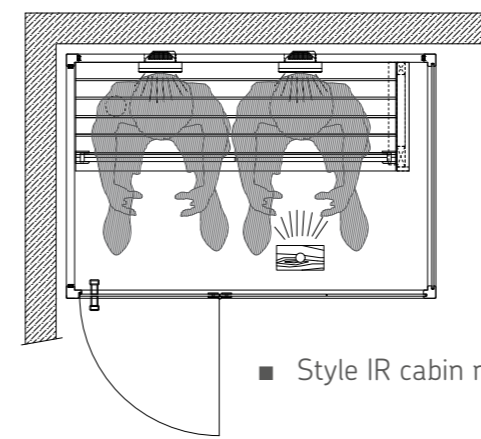

■ Style IR cabin made to measure

■ Style IR cabin made to measure

■ Carat IR cabin made to measure

STEAM BATHS

CUSTOM-MADE SAUNAS

<i>Spa modules</i>	86
<i>Showers & benches</i>	87
<i>Relax module, door & lighting</i>	88

Custom-made Spa Modules

Steam baths made to measure

sentiotec Spa Modules for your wellness area.

The Spa Modules allow you to have your dream steam bath configured by us; from the walls to the interior fittings. The compact design allows them to be customised for small spaces and makes the modules quick and easy to install. Showers and pools won't be a problem for the flexible modules made of extruded polystyrene (XPS) either.