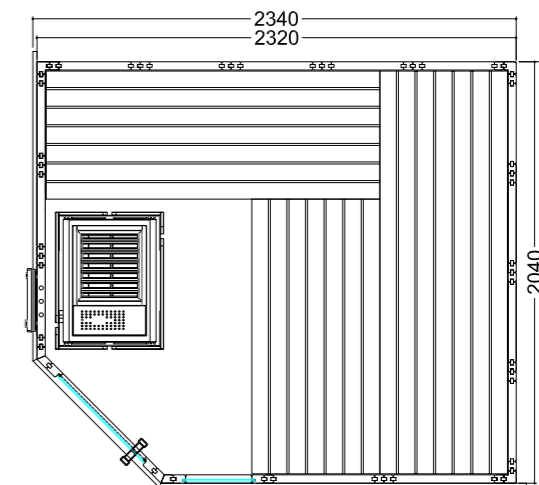

Recommended heating output: 7.5 – 9 kW
Item no. COMFORT-C-L / 1-030-275
Cabin height: 2040 mm
Mirrored assembly option