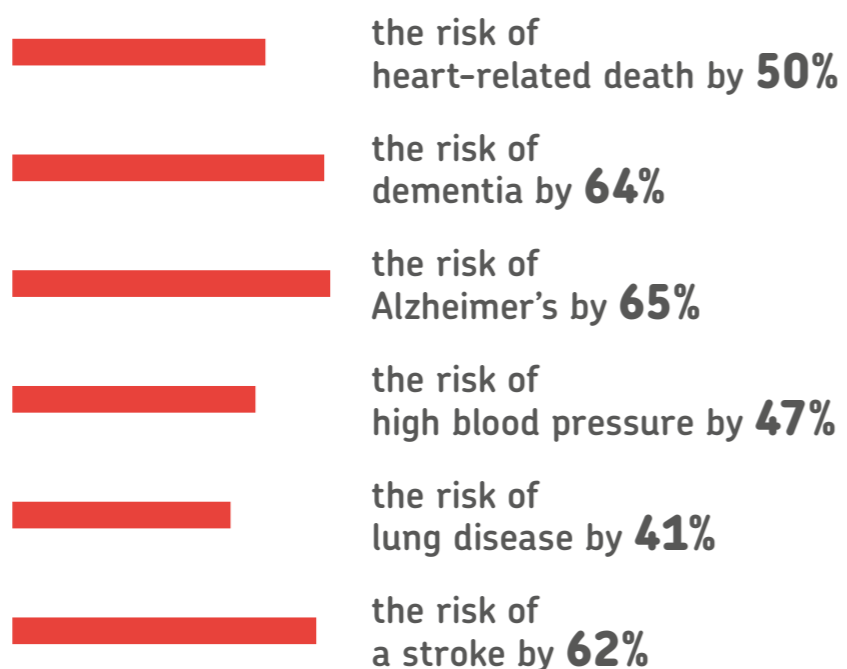

Heat has a noticeable effect on the body: ¹

- lowering blood pressure
- maintaining the flexibility of the blood vessels
- improving the function of the arteries
- reducing blood fats
- reducing inflammation

A VISIT TO THE SAUNA INCREASES THE HEART RATE AND IS COMPARABLE TO PLAYING SPORT. ¹

People who go to the sauna 4 to 7 times per week reduce: ¹

“Regular sauna use has been associated with a lower risk of heart disease, sudden cardiac death, high blood pressure and memory loss.”