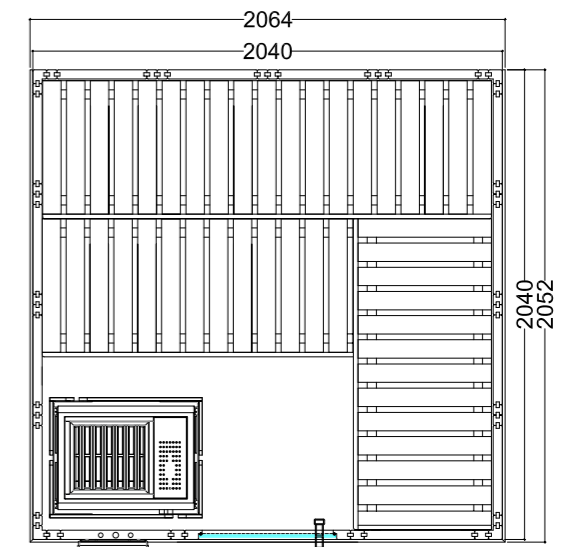

Product details:

- Dimensions 2060 x 2060 mm
- Door made of single pane safety glass (680 x 1915 x 8 mm) left or right hinged
- Single pane safety glass element, clear (755 x 1945 x 8 mm)
- 2 IR red-light, full-spectrum radiators, each 350 W (incl. wooden backrest)
- Control unit for infrared radiators (1 circuit)
- 3 silicon cables 5 x 2.5 mm² for sauna heater
- 3 silicon cables 3 x 1.5 mm² for sauna lamp
- Assembly material and instructions

Product details:

- Dimensions 2052 x 2052 mm
- Door made of single pane safety glass (590 x 1915 x 8 mm) left or right hinged
- 3 silicon cables 5 x 2.5 mm² for sauna heater
- 3 silicon cables 3 x 1.5 mm² for sauna light
- Assembly material and instructions

Recommended heating output: 7.5 – 9 kW
 Item no. WELLFUN-C / 1-030-303
 Cabin height: 2040 mm
 Mirrored assembly option

Wellfun Large

Datasheet

Features:

- Cabin made of solid spruce
- Solid roof element with roof rim
- "Wellfun" interior made of lime wood
 - 3 x 600 mm benches
 - 2 headrests
 - Ventilation slit
 - Backrests
 - Intermediate bench panel
 - Heater protection grille (W 550 x D 455 x H 750 mm)
 - Floor grid
 - Lamp with protection without bulb
- Optional:
 - LED set for coloured light in your cabin (item no. LED-WE-L / 1-053-370)

Product details:

- Dimensions 2064 x 2052 mm
- Door made of single pane safety glass (590 x 1915 x 8 mm) left or right hinged
- 3 silicon cables 5 x 2.5 mm² for sauna heater
- 3 silicon cables 3 x 1.5 mm² for sauna light
- Assembly material and instructions