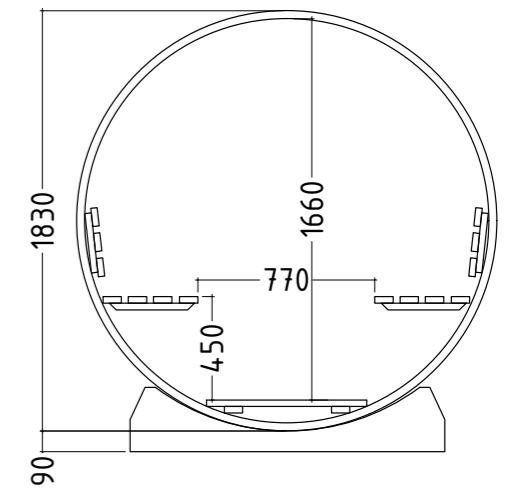

Weston

M 35 mm 1420 x 615 x 8 mm