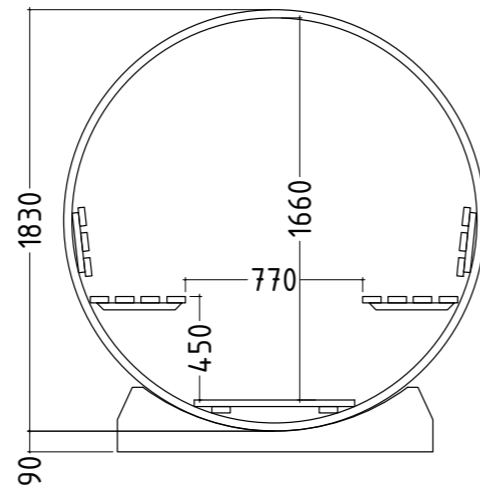

BEAUTIFUL ADDITION

Enjoy your own little wellness oasis; the perfect place to get away from it all. A barrel sauna enhances your quality of life and is also a beauty to behold in every garden.

Audra

M 35 mm 1420 x 615 x 8 mm